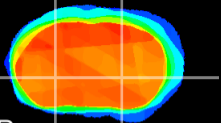

Coronal

Sagittal-R

Sagittal-L

ViBriSM: CX06720
Horizontal

GP