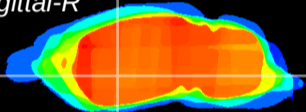

Coronal

Sagittal-R

Sagittal-L

ViBriSM: CX06720
Horizontal

GP