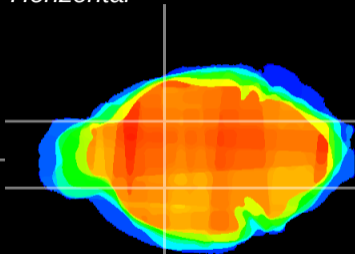

Coronal

Sagittal-R

Sagittal-L

ViBriSM: CX06720
Horizontal

GP