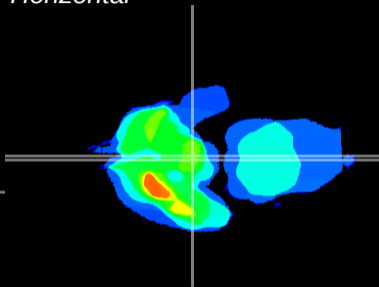

Coronal

Sagittal-R

Sagittal-L

ViBrism: CX06720
Horizontal

ME