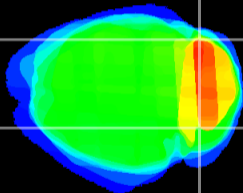

Coronal

Sagittal-R

Sagittal-L

ViBrism: CX06723
Horizontal

Cb lobe