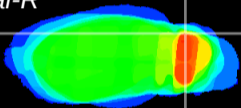

Coronal

Sagittal-R

Sagittal-L

ViBrism: CX06723
Horizontal

Cb lobe