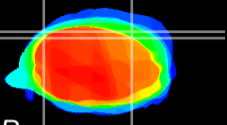

Coronal

Sagittal-R

Sagittal-L

ViBrism: CX06723
Horizontal

Cb lobe