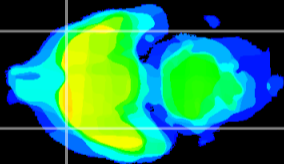

Coronal

Sagittal-R

Sagittal-L

ViBrism: CX06724
Horizontal

Pir