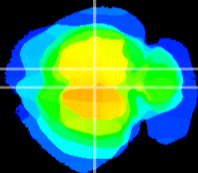

Coronal

Sagittal-R

Sagittal-L

ViBrism: CX06724
Horizontal

RS