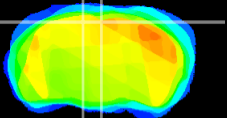

Coronal

Sagittal-R

Sagittal-L

ViBrism: CX06724
Horizontal

RS