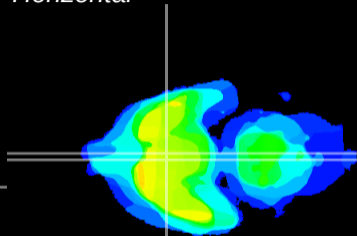

Coronal

Sagittal-R

Sagittal-L

ViBrism: CX06724
Horizontal

SCN