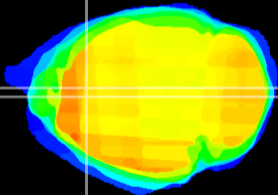

Coronal

Sagittal-R

Sagittal-L

ViBrism: CX06727  
Horizontal

Cx cingulate