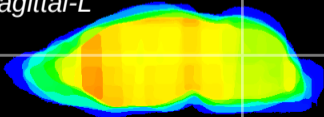

Coronal

Sagittal-R

Sagittal-L

ViBrism: CX06732
Horizontal

Cb nucleus