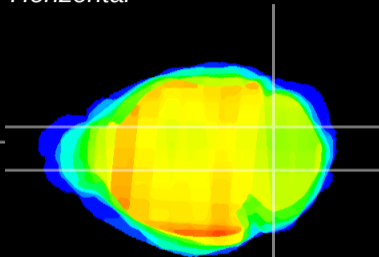

Coronal

Sagittal-R

Sagittal-L

ViBrism: CX06732
Horizontal

Cb nucleus