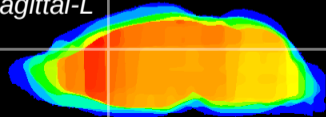

Coronal

Sagittal-R

Sagittal-L

ViBrism: CX06735  
Horizontal

Cx cingulate