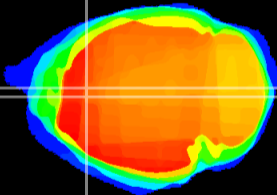

Coronal

Sagittal-R

Sagittal-L

ViBrism: CX06735  
Horizontal

Cx cingulate