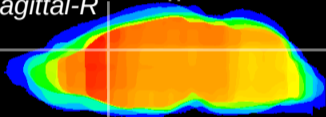

Coronal

Sagittal-R

Sagittal-L

ViBrism: CX06735  
Horizontal

Cx cingulate