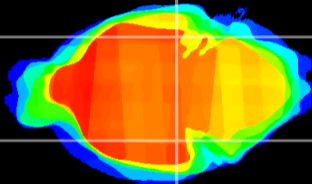

Coronal

Sagittal-R

Sagittal-L

ViBrism: CX06737  
Horizontal

ventral S