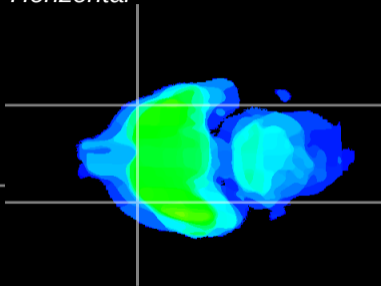

Coronal

Sagittal-R

Sagittal-L

ViBrism: CX06738
Horizontal

Pir