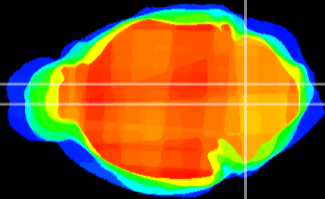

Coronal

Sagittal-R

Sagittal-L

ViBrism: CX06748
Horizontal

MVe