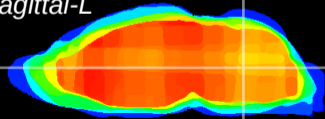

Coronal

Sagittal-R

Sagittal-L

ViBrism: CX06748
Horizontal

MVe