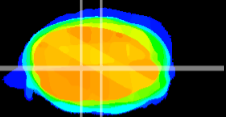

Coronal

Sagittal-R

Sagittal-L

ViBrism: CX06748
Horizontal

MVe