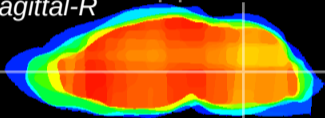

Coronal

Sagittal-R

Sagittal-L

ViBrism: CX06748
Horizontal

MVe