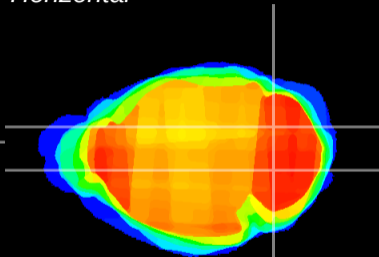

Coronal

Sagittal-R

Sagittal-L

ViBrism: CX06753
Horizontal

Cb nucleus