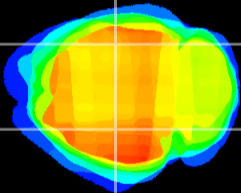

Coronal

Sagittal-R

Sagittal-L

ViBrism: CX06755
Horizontal

CA2/CA3