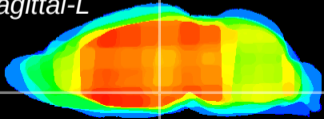

Coronal

Sagittal-R

Sagittal-L

ViBrism: CX06756
Horizontal

DM