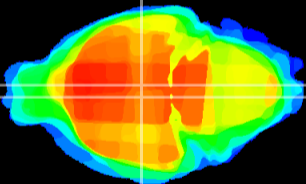

Coronal

Sagittal-R

Sagittal-L

ViBrism: CX06756
Horizontal

DM