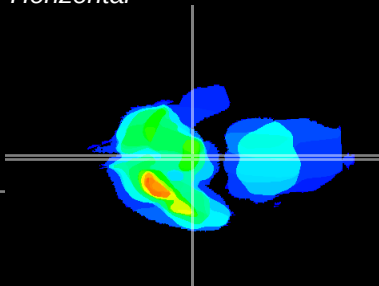

Coronal

Sagittal-R

Sagittal-L

ViBrism: CX06757
Horizontal

ME