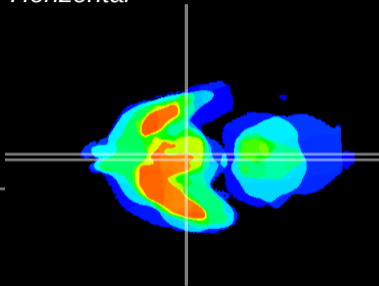

Coronal

Sagittal-R

Sagittal-L

ViBrism: CX06758
Horizontal

Arc