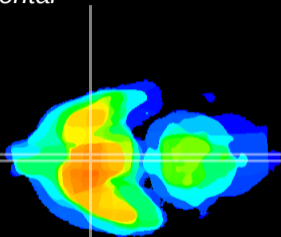

Coronal

Sagittal-R

Sagittal-L

ViBrism: CX06759  
Horizontal

SCN