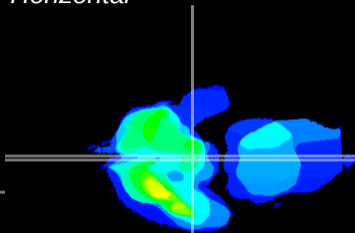

Coronal

Sagittal-R

Sagittal-L

ViBrism: CX06763
Horizontal

ME