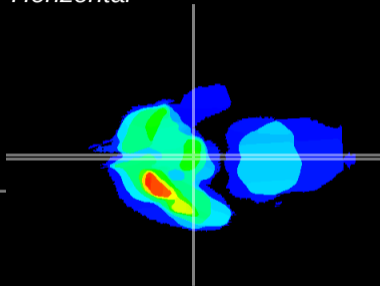

Coronal

Sagittal-R

Sagittal-L

ViBrisM: CX06764
Horizontal

ME