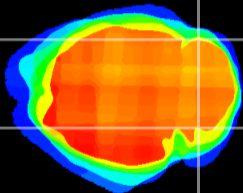

Coronal

Sagittal-R

Sagittal-L

ViBrism: CX06768
Horizontal

Cb lobe