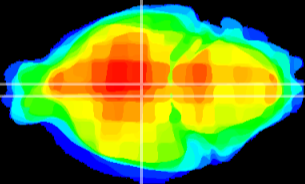

Coronal

Sagittal-R

Sagittal-L

ViBrism: CX06774
Horizontal

DM