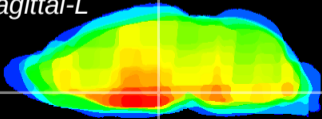

Coronal

Sagittal-R

Sagittal-L

ViBrism: CX06774
Horizontal

DM