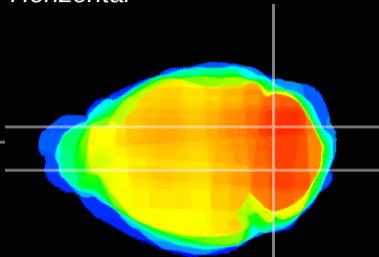

Coronal

Sagittal-R

Sagittal-L

ViBrism: CX06775
Horizontal

Cb nucleus