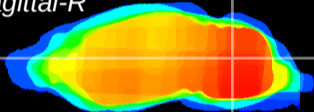

Coronal

Sagittal-R

Sagittal-L

ViBrism: CX06775
Horizontal

Cb nucleus