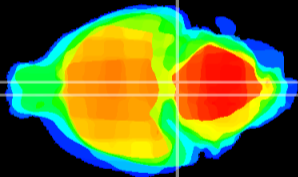

Coronal

Sagittal-R

Sagittal-L

ViBriSM: CX06775
Horizontal

Pn