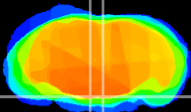

Coronal

Sagittal-R

Sagittal-L

ViBriSM: CX06775
Horizontal

Pn