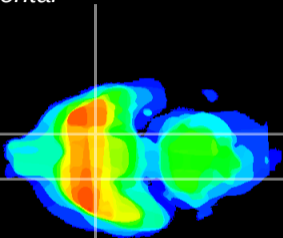

Coronal

Sagittal-R

Sagittal-L

ViBrisM: CX06782
Horizontal

S0