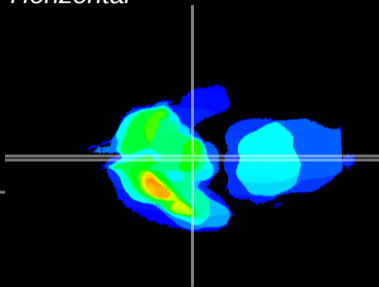

Coronal

Sagittal-R

Sagittal-L

ViBrism: CX06794
Horizontal

ME