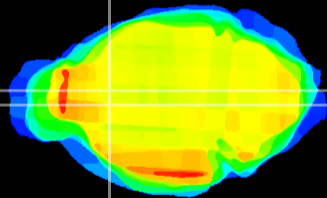

Coronal

Sagittal-R

Sagittal-L

ViBrism: CX06796
Horizontal

LS