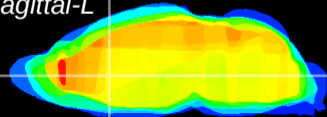

Coronal

Sagittal-R

Sagittal-L

ViBrism: CX06796
Horizontal

LS