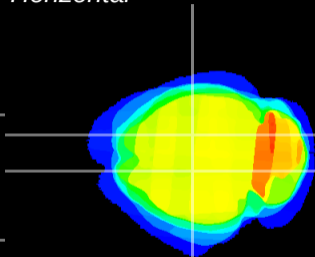

Coronal

Sagittal-R

Sagittal-L

ViBrism: CX06801  
Horizontal

CA1