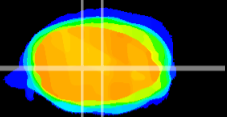

Coronal

Sagittal-R

Sagittal-L

ViBrism: CX06803
Horizontal

MVe