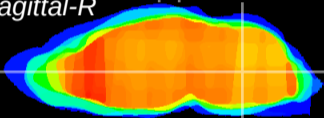

Coronal

Sagittal-R

Sagittal-L

ViBrism: CX06803
Horizontal

MVe