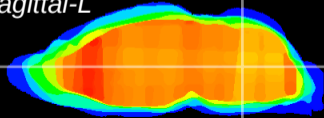

Coronal

Sagittal-R

Sagittal-L

ViBrism: CX06803
Horizontal

MVe