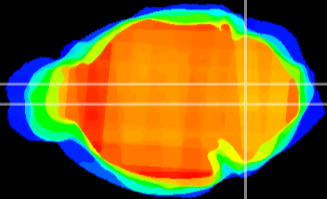

Coronal

Sagittal-R

Sagittal-L

ViBrism: CX06803
Horizontal

MVe