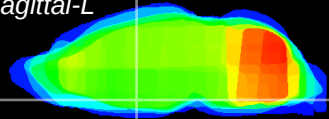

Coronal

Sagittal-R

Sagittal-L

ViBrisM: CX06804
Horizontal

SPa ventral