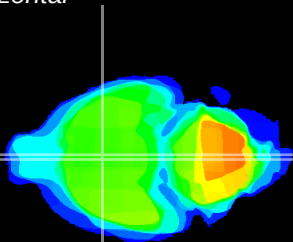

Coronal

Sagittal-R

Sagittal-L

ViBrisM: CX06804
Horizontal

SPa ventral