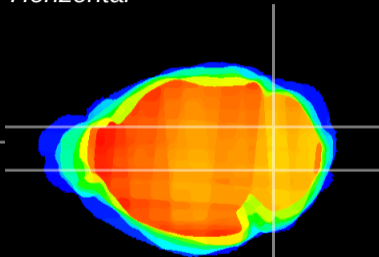

Coronal

Sagittal-R

Sagittal-L

ViBrism: CX06811
Horizontal

Cb nucleus