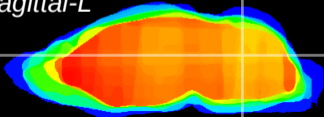

Coronal

Sagittal-R

Sagittal-L

ViBrism: CX06811
Horizontal

Cb nucleus