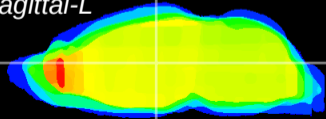

Coronal

Sagittal-R

Sagittal-L

ViBrism: CX06812
Horizontal

MD