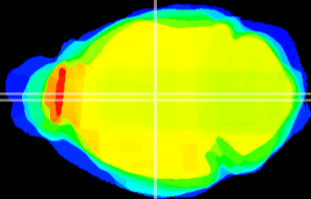

Coronal

Sagittal-R

Sagittal-L

ViBrism: CX06812
Horizontal

MD