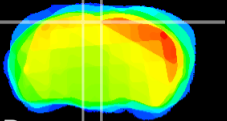

Coronal

Sagittal-R

Sagittal-L

ViBrism: CX06827
Horizontal

RS