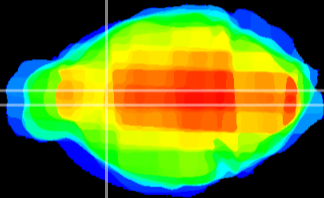

Coronal

Sagittal-R

Sagittal-L

ViBrism: CX06835
Horizontal

LS