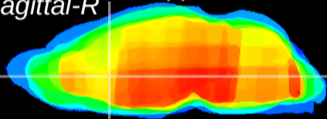

Coronal

Sagittal-R

Sagittal-L

ViBrism: CX06835
Horizontal

LS