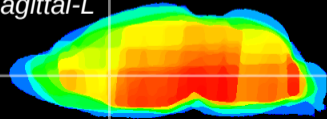

Coronal

Sagittal-R

Sagittal-L

ViBrism: CX06835
Horizontal

LS