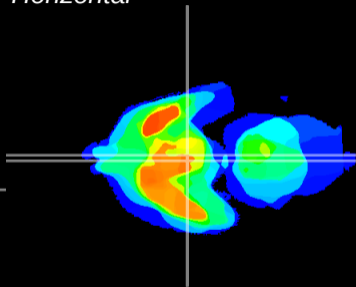

Coronal

Sagittal-R

Sagittal-L

ViBrism: CX06836
Horizontal

Arc