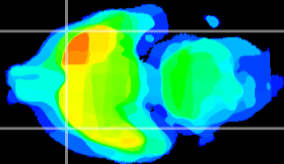

Coronal

Sagittal-R

Sagittal-L

ViBrism: CX06838
Horizontal

Pir