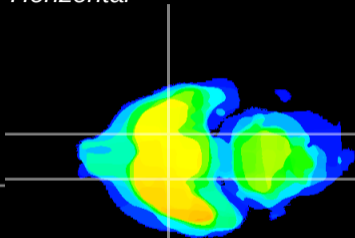

Coronal

Sagittal-R

Sagittal-L

ViBrisM: CX06846  
Horizontal

S0