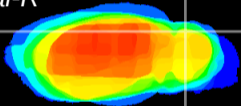

Coronal

Sagittal-R

Sagittal-L

ViBrism: CX06847
Horizontal

Cb lobe