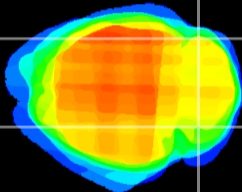

Coronal

Sagittal-R

Sagittal-L

ViBrism: CX06847
Horizontal

Cb lobe