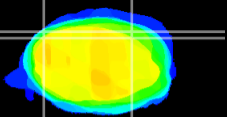

Coronal

Sagittal-R

Sagittal-L

ViBrism: CX06847
Horizontal

Cb lobe