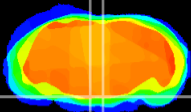

Coronal

Sagittal-R

Sagittal-L

ViBrism: CX06848
Horizontal

Pn