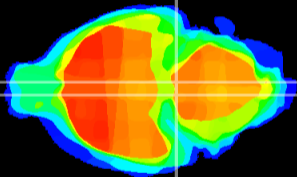

Coronal

Sagittal-R

Sagittal-L

ViBrism: CX06848
Horizontal

Pn