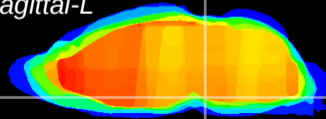

Coronal

Sagittal-R

Sagittal-L

ViBrism: CX06848
Horizontal

Pn