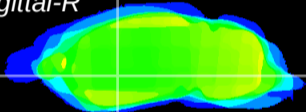

Coronal

Sagittal-R

Sagittal-L

ViBrism: CX06853
Horizontal

GP