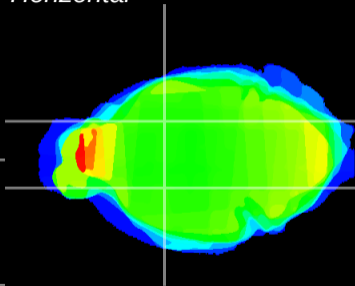

Coronal

Sagittal-R

Sagittal-L

ViBrism: CX06853
Horizontal

GP