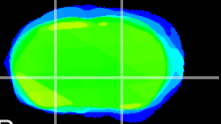

Coronal

Sagittal-R

Sagittal-L

ViBrism: CX06853
Horizontal

GP