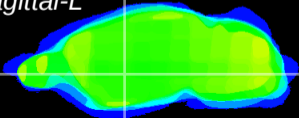

Coronal

Sagittal-R

Sagittal-L

ViBrism: CX06853
Horizontal

GP