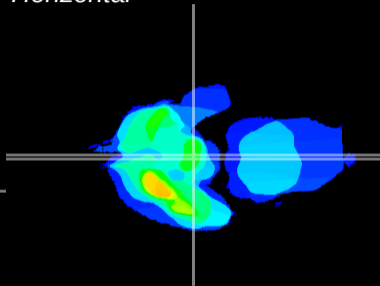

Coronal

Sagittal-R

Sagittal-L

ViBrism: CX06854
Horizontal

ME