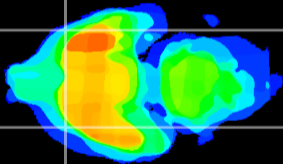

Coronal

Sagittal-R

Sagittal-L

ViBriSM: CX06854
Horizontal

Pir