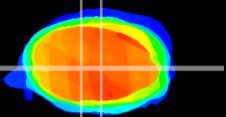

Coronal

Sagittal-R

Sagittal-L

ViBrism: CX06856
Horizontal

MVe