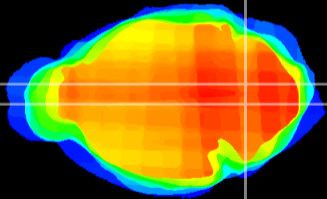

Coronal

Sagittal-R

Sagittal-L

ViBrism: CX06856
Horizontal

MVe