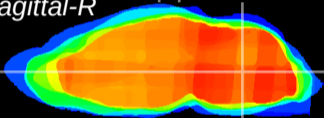

Coronal

Sagittal-R

Sagittal-L

ViBrism: CX06856
Horizontal

MVe