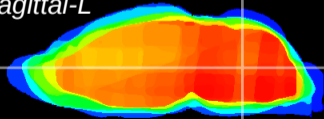

Coronal

Sagittal-R

Sagittal-L

ViBrism: CX06856
Horizontal

MVe