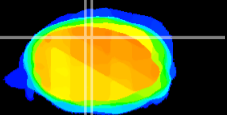

Coronal

Sagittal-R

Sagittal-L

ViBrism: CX06859
Horizontal

Cb vermis