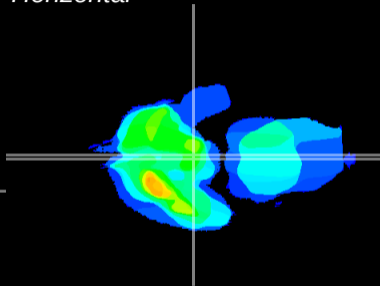

Coronal

Sagittal-R

Sagittal-L

ViBrism: CX06861
Horizontal

ME