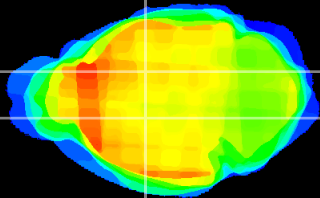

Coronal

Sagittal-R

Sagittal-L

ViBrism: CX06861
Horizontal

VA/VL