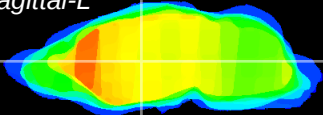

Coronal

Sagittal-R

Sagittal-L

ViBrism: CX06861
Horizontal

VA/VL