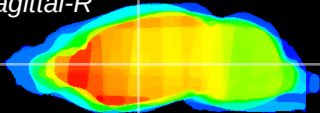

Coronal

Sagittal-R

Sagittal-L

ViBrism: CX06861
Horizontal

VA/VL