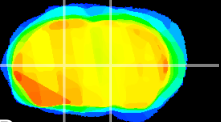

Coronal

Sagittal-R

Sagittal-L

ViBrism: CX06861
Horizontal

VA/VL