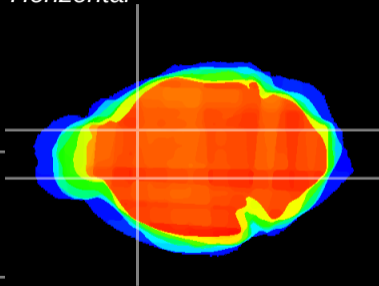

Coronal

Sagittal-R

Sagittal-L

ViBriSM: CX06863
Horizontal

CPU medial