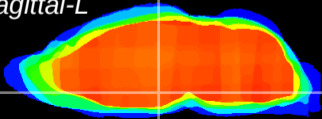

Coronal

Sagittal-R

Sagittal-L

ViBrism: CX06863
Horizontal

DM