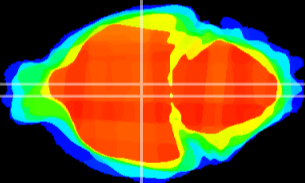

Coronal

Sagittal-R

Sagittal-L

ViBrism: CX06863
Horizontal

DM