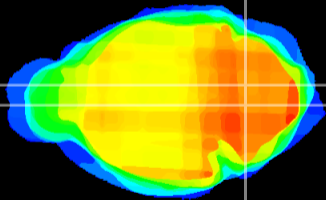

Coronal

Sagittal-R

Sagittal-L

ViBrism: CX06875
Horizontal

MVe