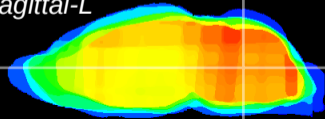

Coronal

Sagittal-R

Sagittal-L

ViBrism: CX06875
Horizontal

MVe