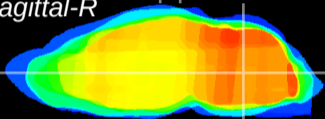

Coronal

Sagittal-R

Sagittal-L

ViBrism: CX06875
Horizontal

MVe