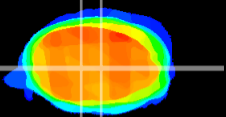

Coronal

Sagittal-R

Sagittal-L

ViBrism: CX06875
Horizontal

MVe