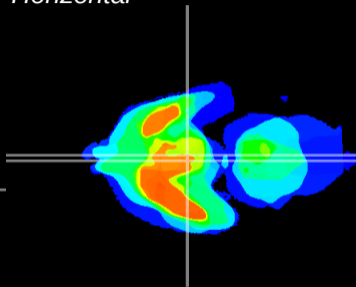

Coronal

Sagittal-R

Sagittal-L

ViBrism: CX06887
Horizontal

Arc